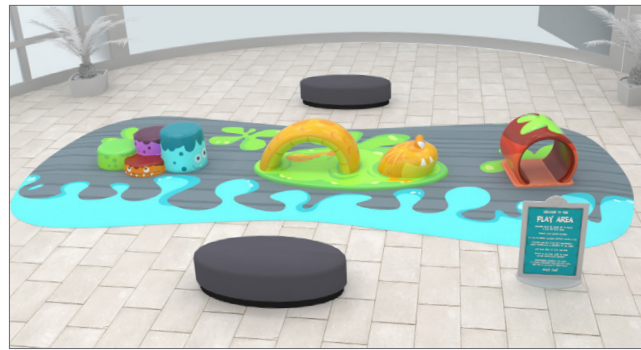

Tree
88" X 72" X 122"

MONSTERS

Large Freestanding 28.5' x 33' Includes:

- Mel (Monster Tower)
- Wally (Monster)
- Bruce (Car)
- Sy (Monster Baby)
- Monster Crawl
- Oval Benches (6)
- Igor, Zane, Art, & Chuck (Monster Steps)
- Trey, Rocco, & Flip (Monster Bunch)
- Durasoft Safety Flooring System
- Freestanding Rules Sign
- Installation

Medium Freestanding 22.5' x 28.5' Includes:

- Mel (Monster Tower)
- Bruce (Car)
- Oval Benches (4)
- Igor, Zane, Art, & Chuck (Monster Steps)
- Trey, Rocco, & Flip (Monster Bunch)
- Durasoft Safety Flooring System
- Freestanding Rules Sign
- Installation