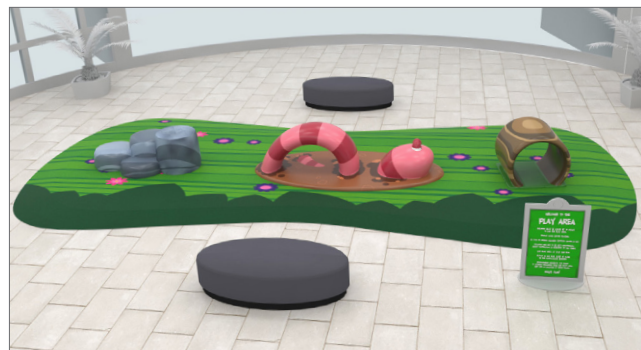

GARDEN

Large Freestanding 28.5' x 33' Includes:

- Beehive Tree
- Nellie (Bear)
- Flora (Car)
- Cruiser (Turtle)
- Rock Steps
- Log Crawl
- PhoeBEE, DebBEE, & BobBEE (Bee Bunch)
- Oval Benches (6)
- Durasoft Safety Flooring System
- Freestanding Rules Sign
- Installation

Medium Freestanding 22.5' x 28.5' Includes:

- Beehive Tree
- Flora (Car)
- Rock Steps
- Oval Benches (4)
- PhoeBEE, DebBEE, & BobBEE (Bee Bunch)
- Durasoft Safety Flooring System
- Freestanding Rules Sign
- Installation

Small Freestanding 13.5' x 32' Includes:

- Wormsworth (Worm)
- Rock Steps
- Log Crawl
- Oval Benches (2)
- Durasoft Safety Flooring System
- Freestanding Rules Sign
- Installation

Large Corner 24' x 14' Includes: